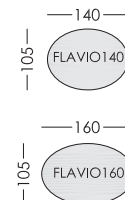

Scheme

POP

POP is manufactured by Fama Sofas, whose quality system is certified by AENOR and IQNET, according to ISO 9001-2008, with certificate number ER 0790/1999.

All models have passed the tests required for granting the quality control label from Aidima-Cetem laboratories.

Enjoy the new design
made in
Spain

fama