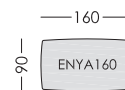

Model

POP

Technical Information

Frame _____ Pine wood and cardboard

Top _____ Standard walnut

Top choices _____ See colour chart

Legs _____ Metal leg

Legs colours _____ **Dark Gray**, Light Gray Nube, Brown and Chrome Plated.

Comments: _____ * You would like to learn more?

Check the FAQs section in our website

Guaranty

2 years*

*6-month guaranty extension by activating it on the web

Measures

	Enya 140	Enya 160	Enya 140	Favio 160
Height Dining Table	74 cm	74 cm	74 cm	74 cm
Height Coffe Table	44 cm	44 cm	44 cm	44 cm
Length	90 cm	90 cm	105 cm	105 cm
Width	140 cm	160 cm	140 cm	160 cm
Volume m3	0,70	0,70	0,70	0,70
Top thickness	19 cm	19 cm	19 cm	19 cm
Gross weight	- cm	- cm	- cm	- cm

Packaging

Plastic packaging with protective corner guards.

Tops colours

Scheme

POP

POP is manufactured by Fama Sofas, whose quality system is certified by AENOR and IQNET, according to ISO 9001-2008, with certificate number ER 0790/1999.

All models have passed the tests required for granting the quality control label from Aidima-Cetem laboratories.

Enjoy the new design
made in
Spain

fama