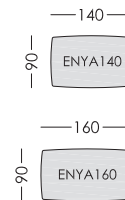

Scheme

POP

POP is manufactured by Fama Sofas, whose quality system is certified by AENOR and IQNET, according to ISO 9001-2008, with certificate number ER 0790/1999.

All models have passed the tests required for granting the quality control label from Aidima-Cetem laboratories.

Enjoy the new design
made in
Spain

fama