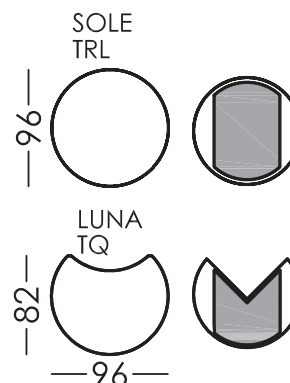

SOLE&LUNA is manufactured by Fama Sofas, whose quality system is certified by AENOR and IQNET, according to ISO 9001-2008, with certificate number ER 0790/1999.

All models have passed the tests required for granting the quality control label from Aidima-Cetem laboratories.

Enjoy the new design
made in Spain

fama