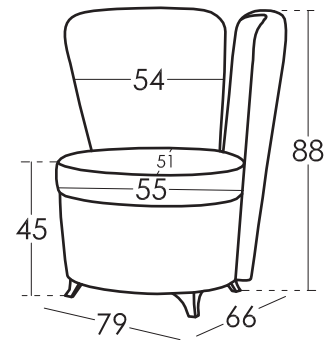

Model **GALAN**

Technical Information

Frame _____ Frame of pine wood and MDF
 Seat Suspension _____
 Back Suspension _____
 Seat Foam _____ 35Kg Foam on seat cushions + Fibre
 Seat Firmness _____ Medium Foam (white) *
 Back Cushions _____ Foam 30Kg + 150grs.
 Loose Cushions _____ Not included
 Legs Options _____ Metal legs
 Colors _____ Shiny chrome

Cushions Measures

Measures

Scheme

Width _____ 79 cm
 Height _____ 88 cm
 Depth _____ 66 cm
 Seat Height _____ 45 cm
 Arm Height _____ - cm
 Back Height _____ 44 cm
 Depth when open _____ - cm
 Net Weight _____ 18 kg
 Gross Weight _____ 19 kg
 Volume m3 _____ 0,55 m3