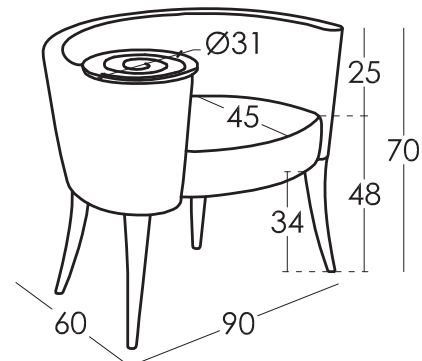

Model LA CARACOLA

Guarantee

Frame	Lifetime guarantee
Seat Suspension	10 years
Rest of Pieces	2 years*

*6-month guaranty extension by activating it on the web

Technical Information

Frame	Frame of pine wood and MDF
Seat Suspension	
Back Suspension	
Seat Foam	35Kg Foam on seat cushions + Fibre
Seat Firmness	Medium Foam (white) *
Back Cushions	Foam 30Kg + 150grs.
Loose Cushions	Not included
Legs Options	Wooden feet / Optional table
Colors	Natural, Cherry, Walnut, Wenge

Comments: * You would like to know more?
Check the FAQs section in our website

Cushions Measures

Measures

Scheme

Width	90 cm
Height	70 cm
Depth	60 cm
Seat Height	48 cm
Arm Height	- cm
Back Height	23 cm
Depth when open	- cm
Net Weight	23 kg
Gross Weight	24 kg
Volume m3	0,41 m3