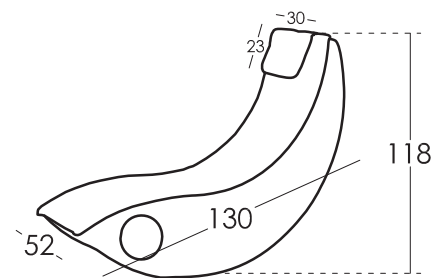

Cushions Measures

Measures

Scheme

Width	48 cm
Height	118 cm
Depth	130 cm
Seat Height	52 cm
Arm Height	- cm
Back Height	- cm
Depth when open	- cm
Net Weight	28 kg
Gross Weight	29 kg
Volume m3	0,44 m3

Packaging