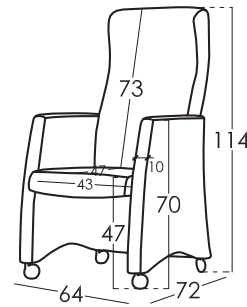

Cushions Measures

Measures

Scheme

Width	64 cm
Height	114 cm
Depth	72 cm
Seat Height	47 cm
Arm Height	70 cm
Back Height	73 cm
Depth when open	- cm
Net Weight	29 kg
Gross Weight	30 kg
Volume m3	0,6 m3

Packaging