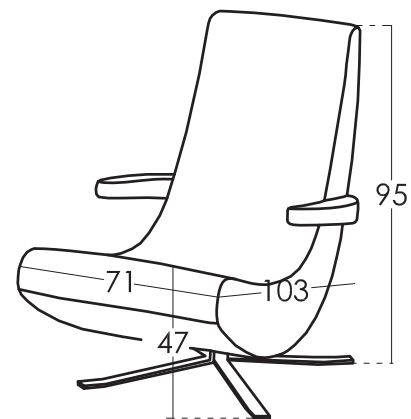

Model **SWING**

Technical Information

Frame	Frame of pine wood and MDF
Seat Suspension	N.E.A. 10 Years Guarantee
Back Suspension	Webbing 80mm
Seat Foam	35Kg foam on seat cushions + fibre
Seat Firmness	Medium Foam (white) *
Back Cushions	Foam 33Kg + 400grs.
Loose Cushions	
Legs Options	Swivel leg
Colors	

Cushions Measures

Measures

Scheme

Width	71 cm
Height	95 cm
Depth	103 cm
Seat Height	48 cm
Arm Height	59 cm
Back Height	45 cm
Depth when open	- cm
Net Weight	24 kg
Gross Weight	25 kg
Volume m3	0,56 m3

Packaging