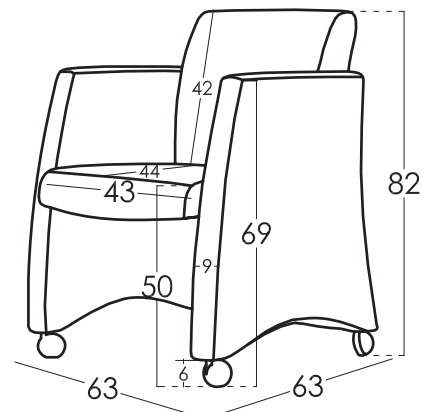

Model TOMY

Guarantee

Frame Lifetime guarantee

Seat Suspension 10 years

Rest of Pieces 2 years*

*6-month guaranty extension by activating it on the web

Technical Information

Frame	Frame of pine wood and MDF
Seat Suspension	N.E.A. 10 Years Guarantee
Back Suspension	Webbing 80mm
Seat Foam	35Kg foam on seat cushions + fibre
Seat Firmness	Medium Foam (white) *
Back Cushions	Foam 33Kg + 400grs
Loose Cushions	
Legs Options	Wood / plástico / castors
Colors	Natural, cherry, walnut, wengue

Comments: * You would like to know more?
Check the FAQs section in our website

Cushions Measures

Measures

Scheme

Width	63 cm
Height	82 cm
Depth	63 cm
Seat Height	44/50 cm
Arm Height	69 cm
Back Height	42 cm
Depth when open	- cm
Net Weight	19 kg
Gross Weight	20 kg
Volume m3	0,34 m3